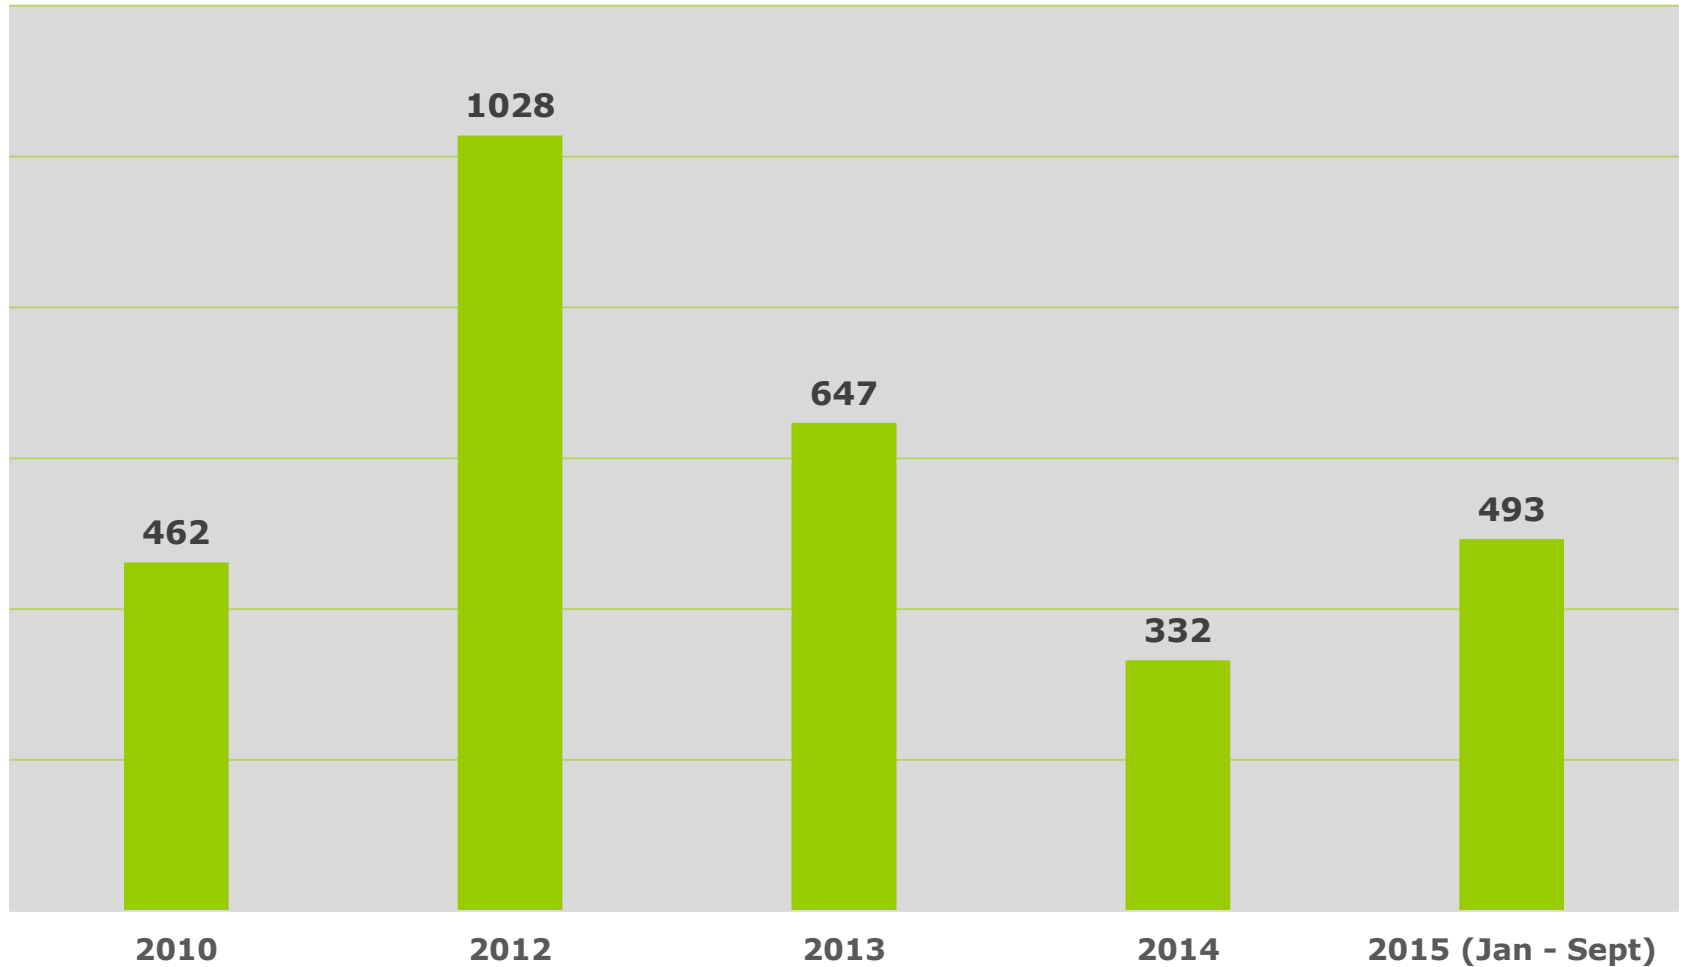

Exhibition «Agricultural machinery 2015» at complex Ramava(2)

Competition of young mechanics 2015 (1)

Competition of young mechanics 2015 (2)

The new Combine harvesters over the years

First registration of brand new Combain harvesters in 2014

First registration of brand new Combain harvesters in 2015 (january to september)

The new Tractors over the years

First registration of brand new Tractors in 2014

First registration of brand new Tractors in 2015 (january to september)