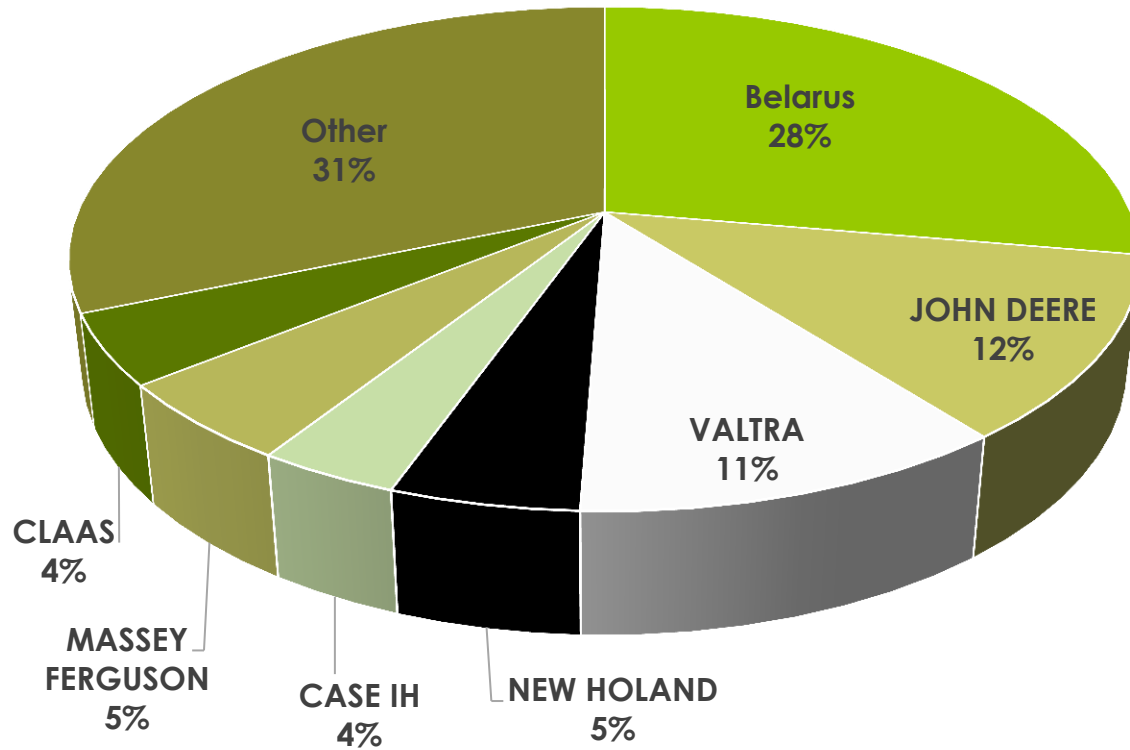

Exhibition «Agricultural machinery 2015» at complex Ramava(2)

Competition of young mechanics 2015 (1)

Competition of young mechanics 2015 (2)

The new Combine harvesters over the years

First registration of brand new Combain harvesters in 2014

First registration of brand new Combain harvesters in 2015 (january to september)

The new Tractors over the years

First registration of brand new Tractors in 2014

First registration of brand new Tractors in 2015 (january to september)