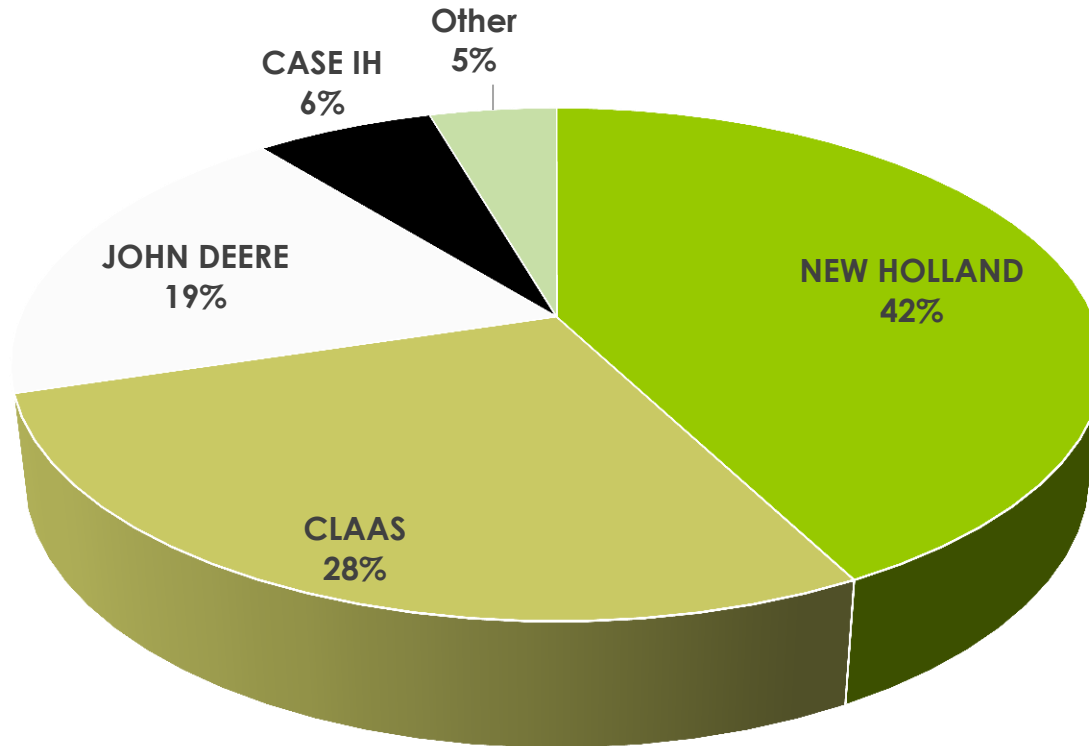

Exhibition «Agricultural machinery 2015» at complex Ramava(2)

Competition of young mechanics 2015 (1)

Competition of young mechanics 2015 (2)

The new Combine harvesters over the years

First registration of brand new Combain harvesters in 2014

First registration of brand new Combain harvesters in 2015 (january to september)

The new Tractors over the years

First registration of brand new Tractors in 2014

First registration of brand new Tractors in 2015 (january to september)