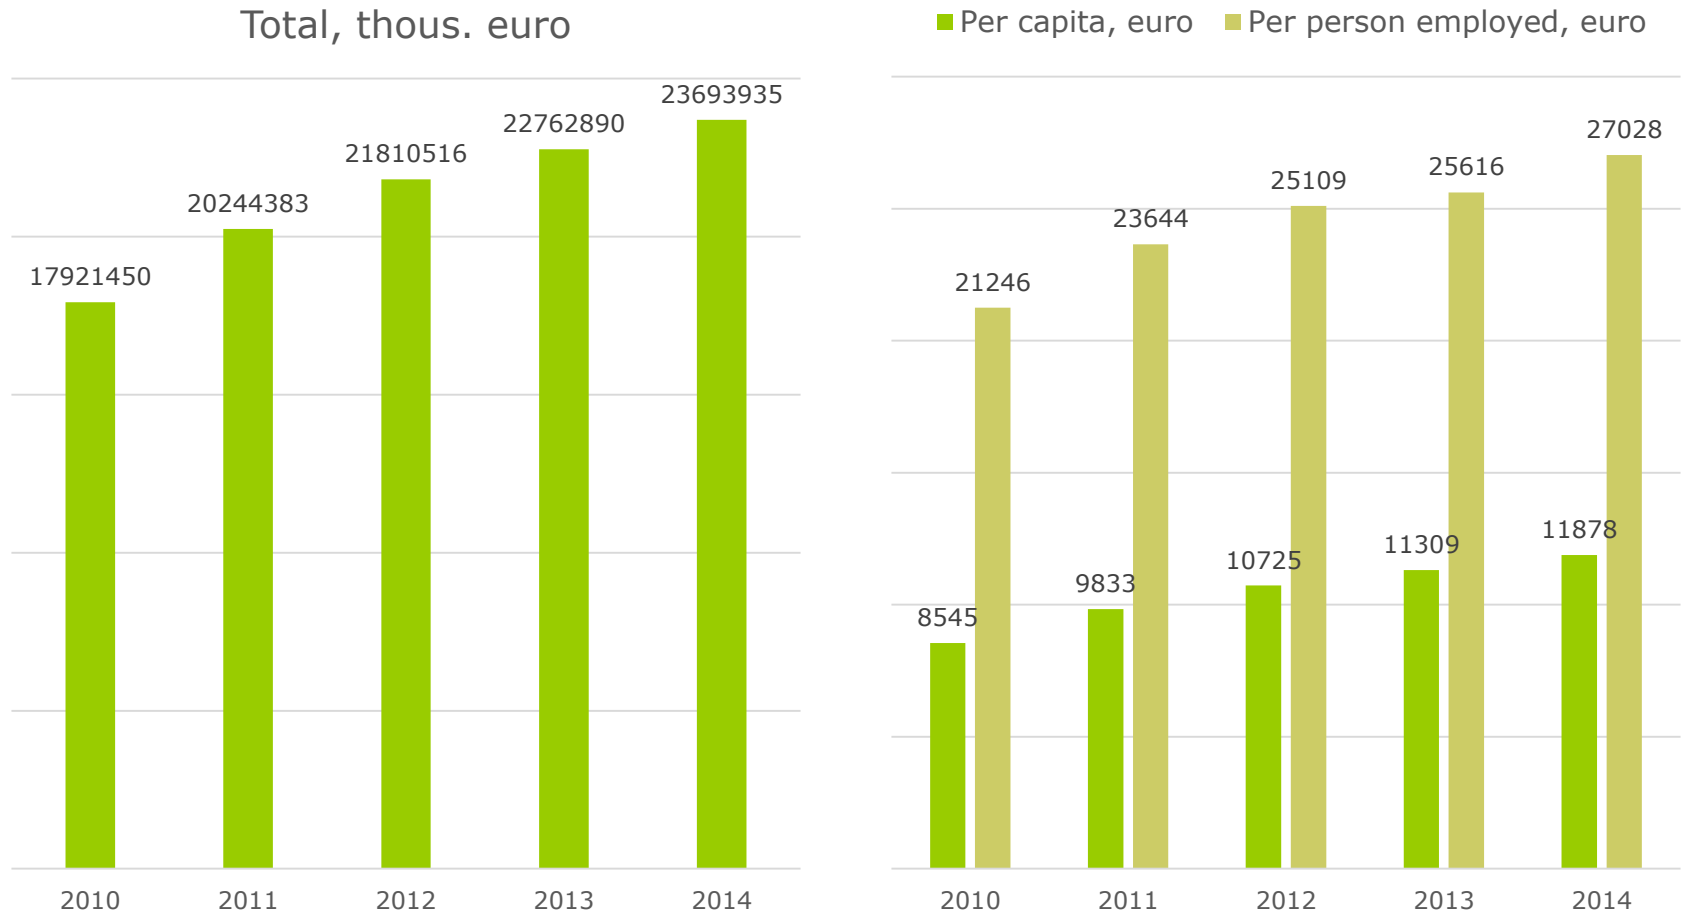

GDP of Latvia (at current prices)