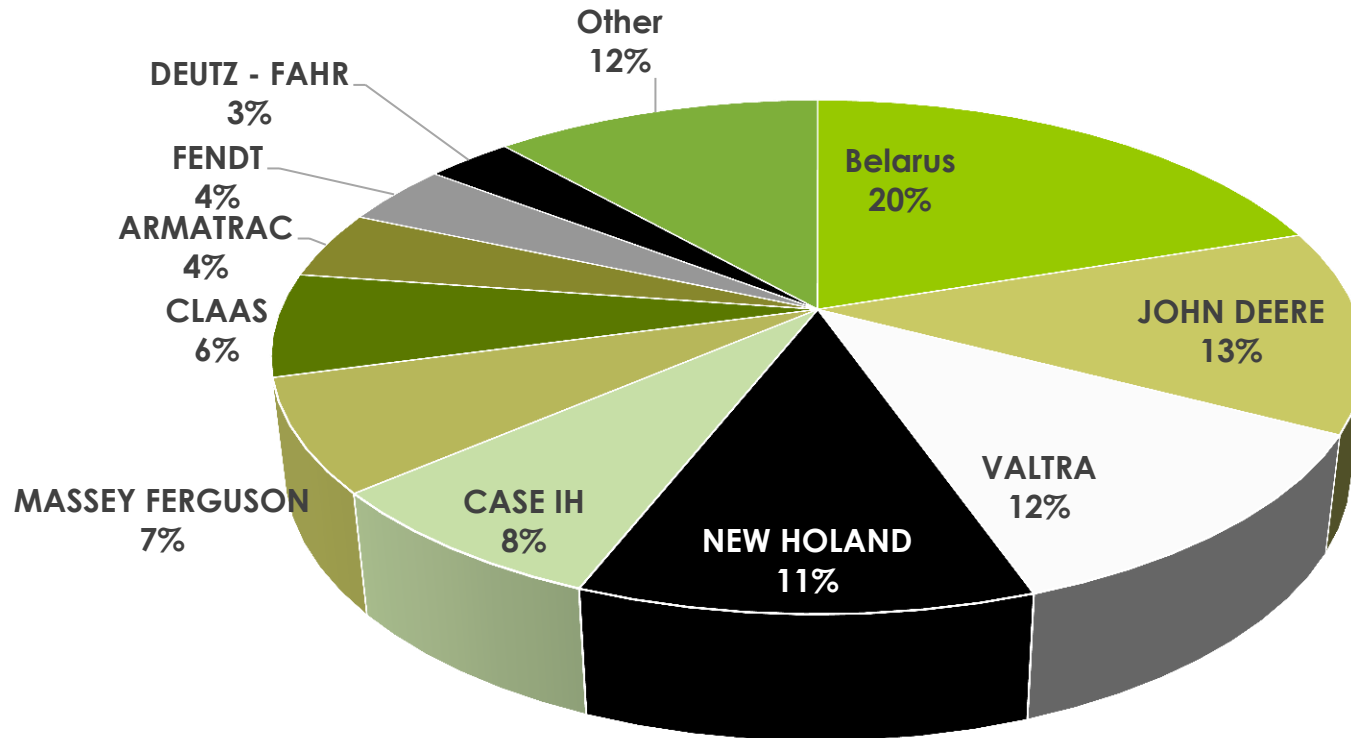

Exhibition «Agricultural machinery 2015» at complex Ramava(2)

Competition of young mechanics 2015 (1)

Competition of young mechanics 2015 (2)

The new Combine harvesters over the years

First registration of brand new Combain harvesters in 2014

First registration of brand new Combain harvesters in 2015 (january to september)

The new Tractors over the years

First registration of brand new Tractors in 2014

First registration of brand new Tractors in 2015 (january to september)