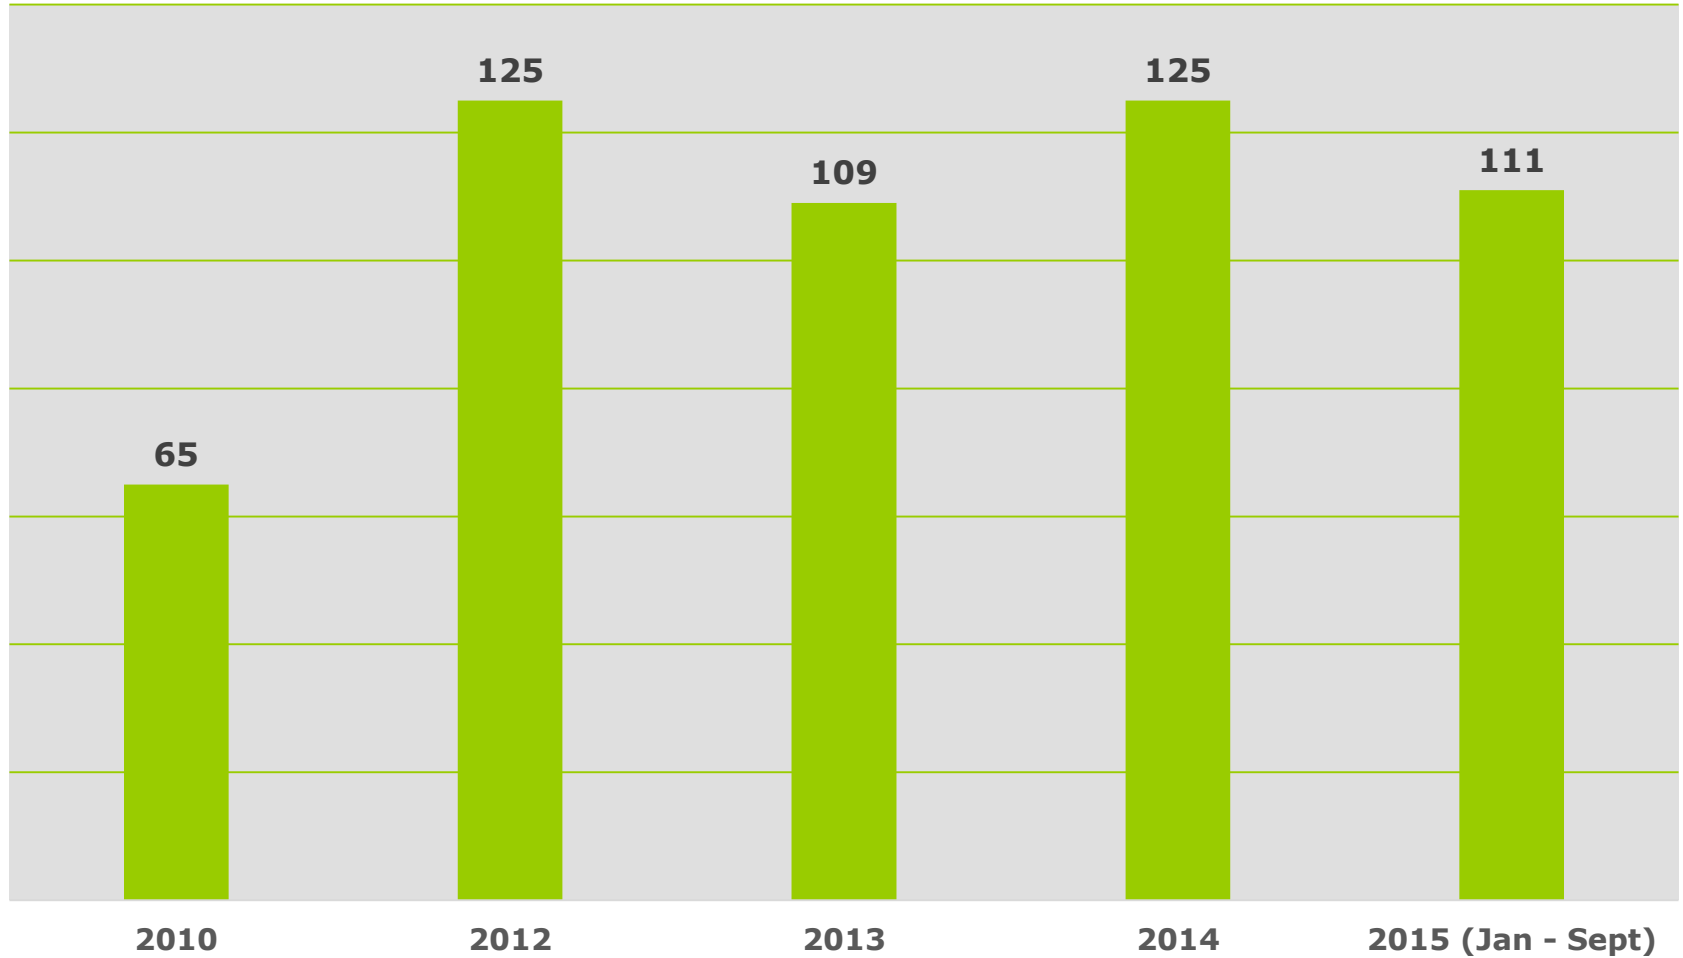

Exhibition «Agricultural machinery 2015» at complex Ramava(2)

Competition of young mechanics 2015 (1)

Competition of young mechanics 2015 (2)

The new Combine harvesters over the years

First registration of brand new Combain harvesters in 2014

First registration of brand new Combain harvesters in 2015 (january to september)

The new Tractors over the years

First registration of brand new Tractors in 2014

First registration of brand new Tractors in 2015 (january to september)