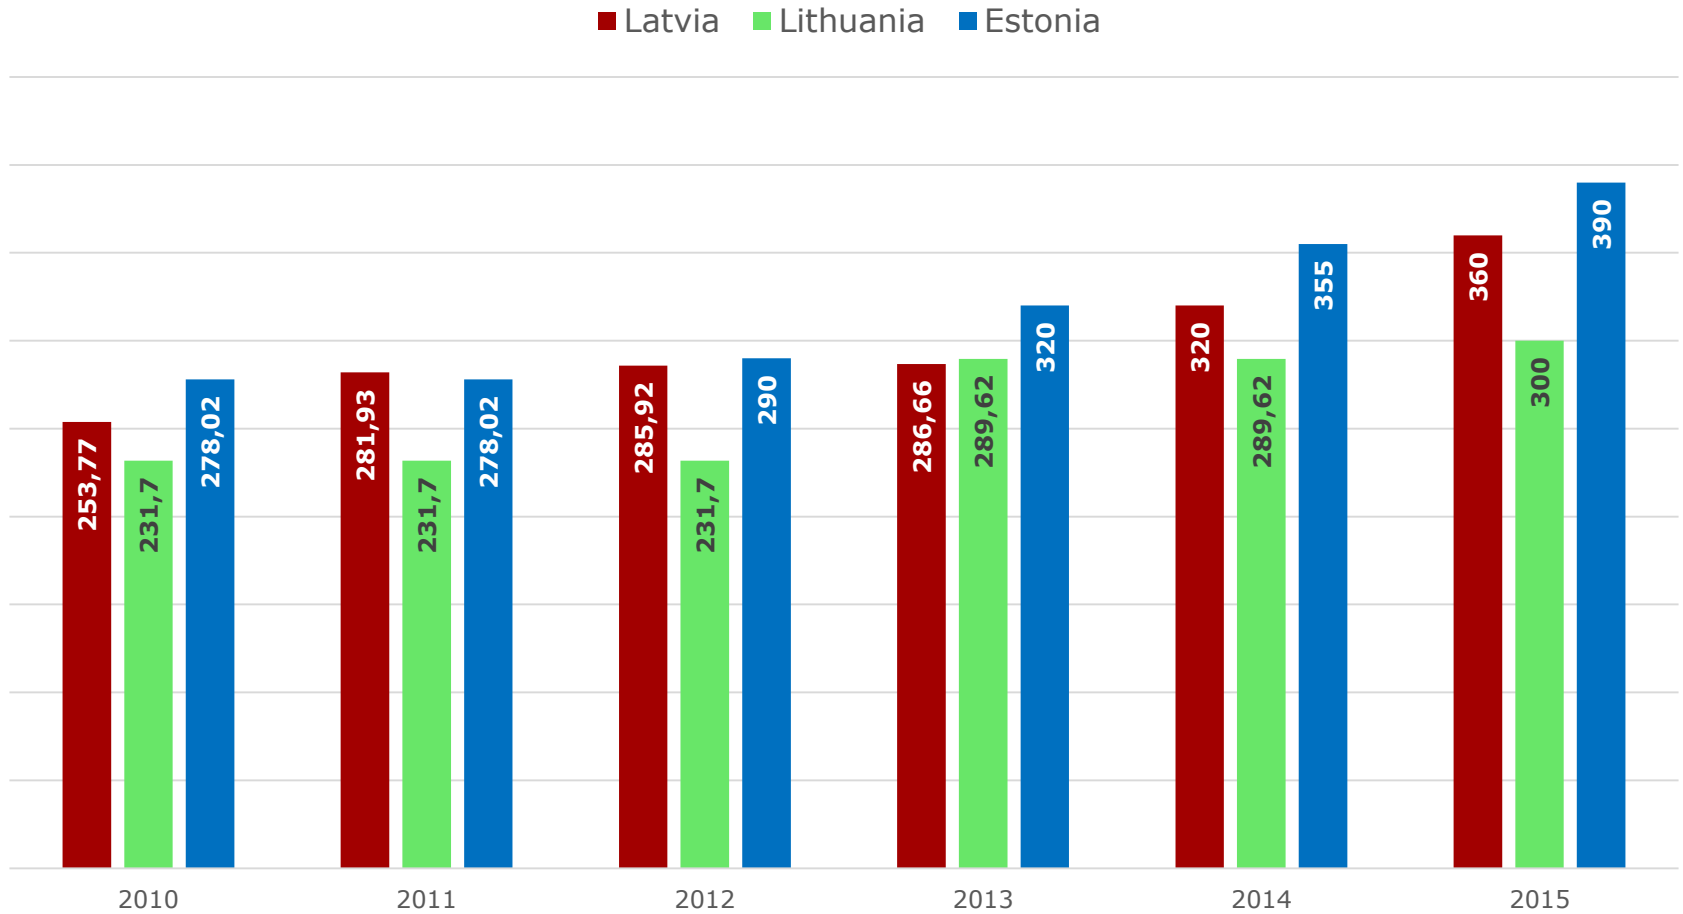

Minimum wages (EUR/month)