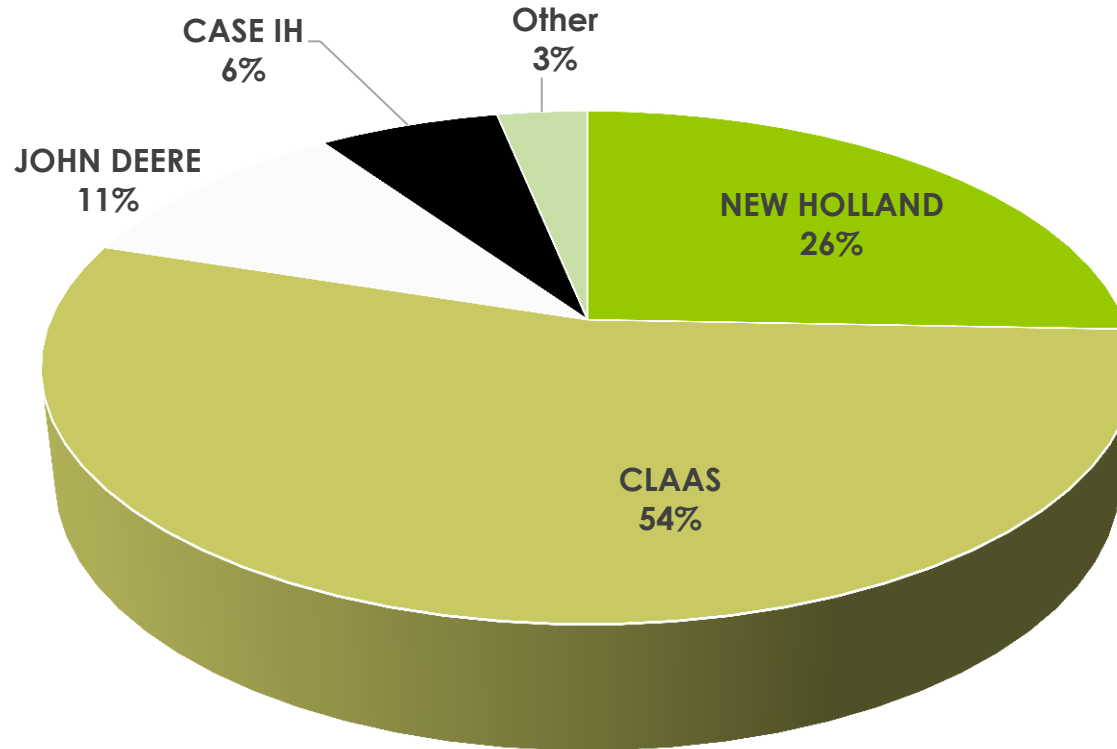

Exhibition «Agricultural machinery 2015» at complex Ramava(2)

Competition of young mechanics 2015 (1)

Competition of young mechanics 2015 (2)

The new Combine harvesters over the years

First registration of brand new Combain harvesters in 2014

First registration of brand new Combain harvesters in 2015 (january to september)

The new Tractors over the years

First registration of brand new Tractors in 2014

First registration of brand new Tractors in 2015 (january to september)